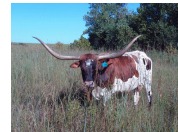

OB SIENNA SAGE

Date of Birth: 05/13/2012
Registration 1: CI281268
Owner: Pellegrino Ranch

Looking at her, one might say... Thank you Boomerang ... Her foundational pedigree has both Sire & Dam's sides w/ Boomerang CP's genetic contribution.... Classic Burnt Orange shades of color all over.... Well built with a strong udder, she is over 80" TTT.

TTT: 82.5000 on 01/27/2024

OB CHISHOLM TRAIL

CHISHOLM 4

BOOMERANG C P

OVERLY FANCY

Wind Chill

DH SILVER DOLLAR

Miss Dixie Watson 269

BOOMERANG C P

PC Hot Time

MAJESTIC ADMIRAL EOT 29/5

TABASCO

OB SAGE HEN

Desert Sage BCB

Tarman's Sagittarius

<http://www.hiredhandsoftware.com>